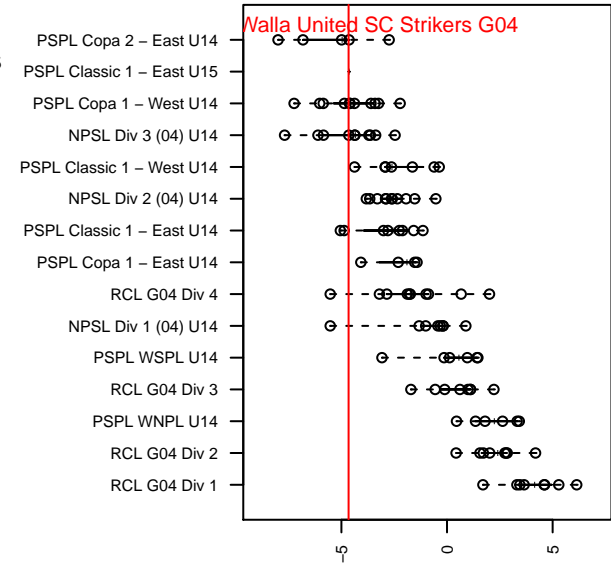

# Walla Walla United SC Strikers G04

Walla Walla United SC  
 Walla Walla, WA  
 G04 total strength=814  
 attack=1.24 defense=0.88  
 fall league = PSPL Classic 1 – East U15, PSPL  
 spr league = Spr PSPL EWA – '04 Copa 2 – E

alt names used:  
 Walla Walla United Soccer Club 04 Taylor  
 Walla Walla United Soccer Club G04 Kasenga

Venues played:  
 2017 PSPL Classic 1 – East U15  
 2017 PSPL Copa 2 – East U14  
 2017 Spr PSPL EWA – '04 Copa 2 – East U14

**Walla Walla United SC Strikers G04**  
 Dots are actual minus expected GF (blue circles) and GA (red triangles).  
 Blue line is smoothed change in attack strength. Red is smoothed change in defense strength.

**attack and defense variance (black dot)  
relative to other teams  
and top 10 in region**

**attack and defense rating  
relative to others at age  
and all opponents in last 13 months**

**Performance relative to 13 month average**