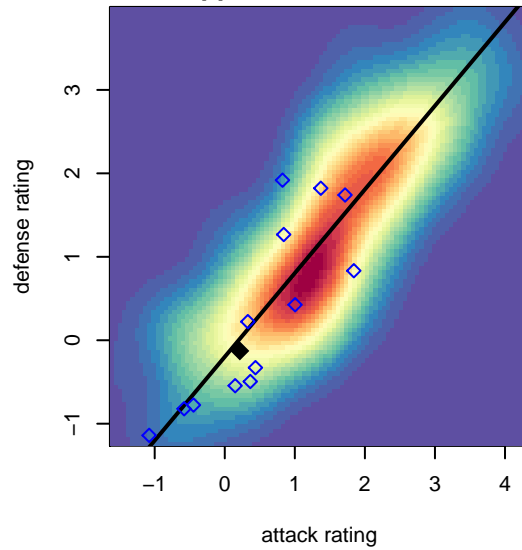

**Walla Walla United SC Strikers G04**  
 Dots are actual minus expected GF (blue circles) and GA (red triangles).  
 Blue line is smoothed change in attack strength. Red is smoothed change in defense strength.

**attack and defense variance (black dot)  
relative to other teams  
and top 10 in region**

**attack and defense rating  
relative to others at age  
and all opponents in last 13 months**

**Performance relative to 13 month average**