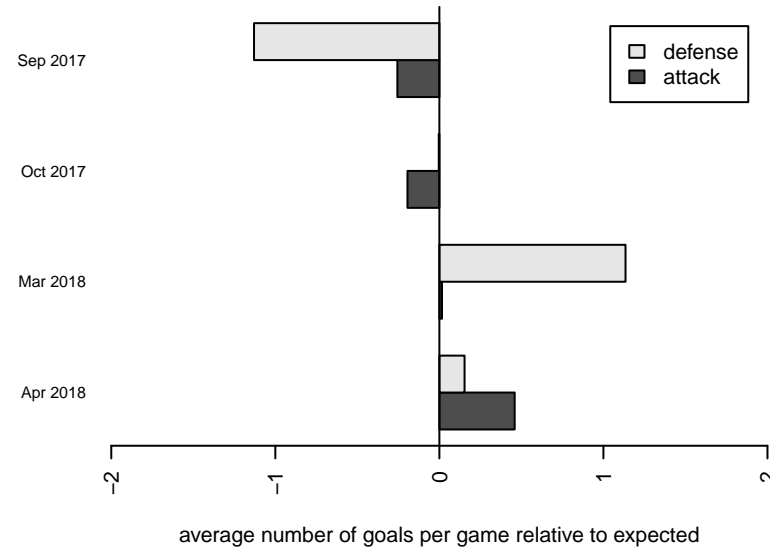

Performance relative to 13 month average