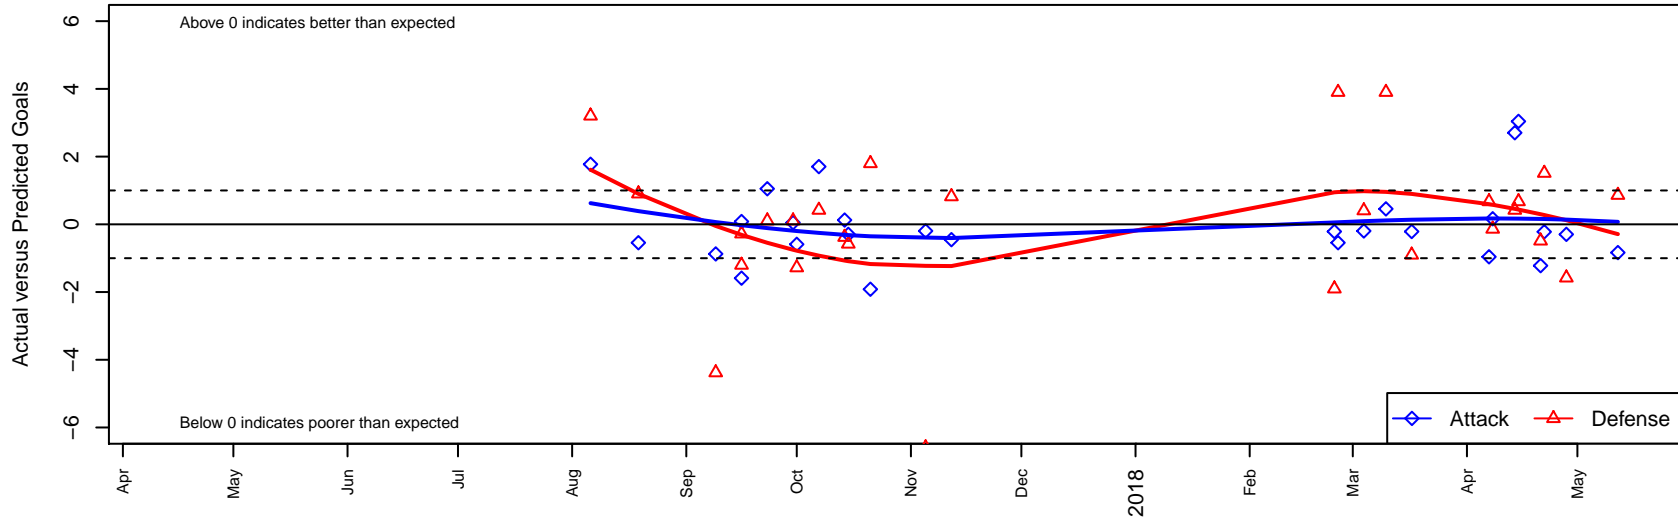

# Walla Walla United SC Strikers G04

Walla Walla United SC  
 Walla Walla, WA  
 G04 total strength=814  
 attack=1.24 defense=0.88  
 fall league = PSPL Classic 1 – East U15, PSPL  
 spr league = Spr PSPL EWA – '04 Copa 2 – E

**Walla Walla United SC Strikers G04**  
 Dots are actual minus expected GF (blue circles) and GA (red triangles).  
 Blue line is smoothed change in attack strength. Red is smoothed change in defense strength.

**attack and defense variance (black dot)  
relative to other teams  
and top 10 in region**

**attack and defense rating  
relative to others at age  
and all opponents in last 13 months**

**Performance relative to 13 month average**